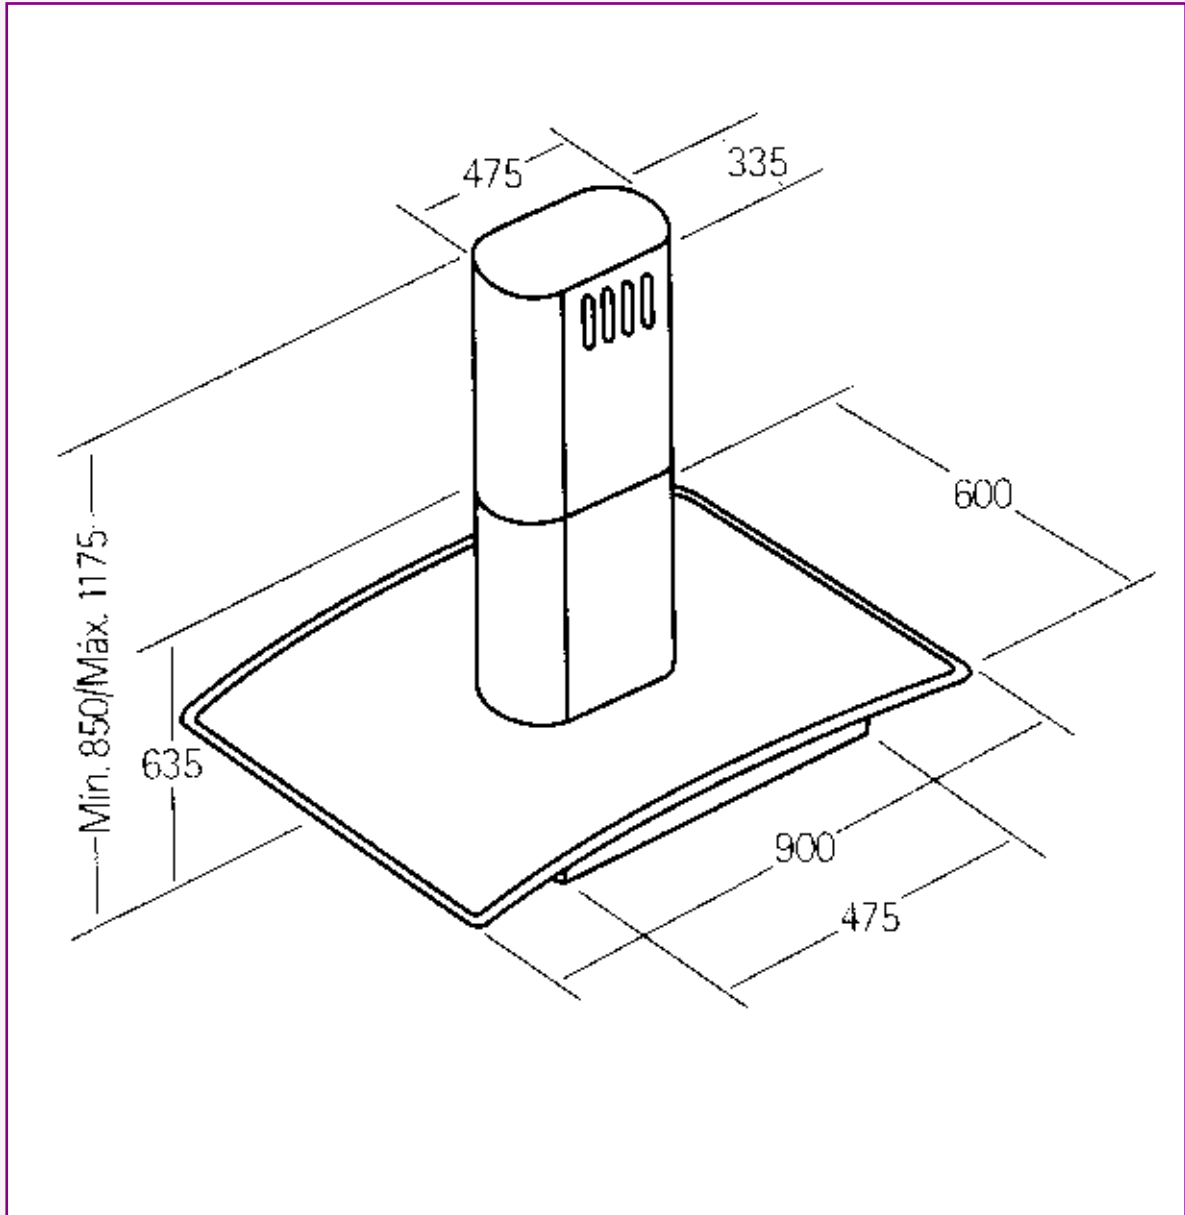

Isla Delta

- Stylishly smooth island canopy
- Extract only
- 3 speed soft touch electronic control with 15 minute timer
 - airflow 3 - 851 m³/hr
 - airflow 2 - 720 m³/hr
 - airflow 1 - 590 m³/hr
- Air pressure - 507 Pa

- 4 x 50w halogen lights
- 1 washable grease filter
- Adjustable chimney height
- Available in 90cm width
- Powerful tangential 240w motor
- In glass with stainless steel chimney

Isla Delta

Vectaire Ltd
Lincoln Road
Cressex Business Park
High Wycombe
Bucks, HP12 3RH
Tel: +44(0)1494 522333
Fax: +44(0)1494 522337
Email: sales@vectaire.co.uk