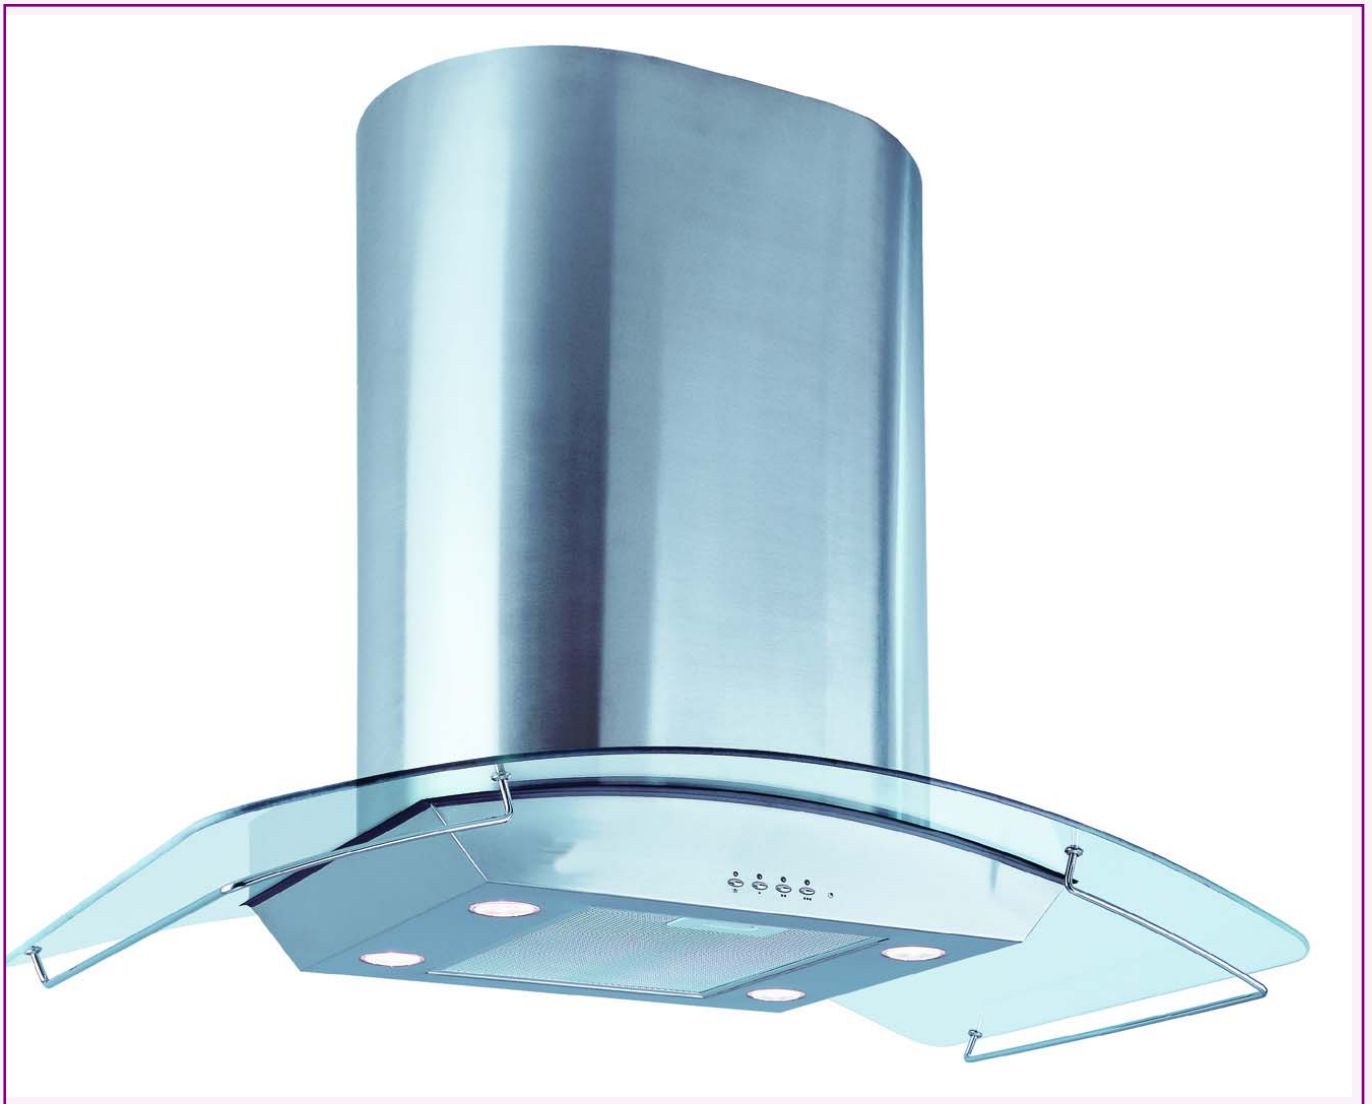

Isla Delta

- Stylishly smooth island canopy
- Extract only
- 3 speed soft touch electronic control with 15 minute timer
 - airflow 3 - 851 m³/hr
 - airflow 2 - 720 m³/hr
 - airflow 1 - 590 m³/hr
- Air pressure - 507 Pa

- 4 x 50w halogen lights
- 1 washable grease filter
- Adjustable chimney height
- Available in 90cm width
- Powerful tangential 240w motor
- In glass with stainless steel chimney

Isla Delta

Vectaire Ltd
Lincoln Road
Cressex Business Park
High Wycombe
Bucks, HP12 3RH
Tel: +44(0)1494 522333
Fax: +44(0)1494 522337
Email: sales@vectaire.co.uk